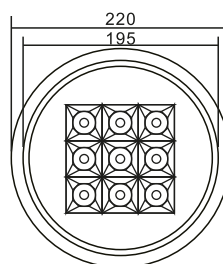

TECHNICAL DATA

TYPE

Professional LED for Interior Lighting.

OPENING/BEAM

High efficiency Ra>80 LED .

MATERIAL

Die-cast aluminum

| | | |
|--------------------|----------|---------|
| PRO | CRI ≥ 80 | |
| IP20 | | L° |
| 85-265V 50/60Hz | | 30,000h |

| | |
|--------------------|--------------------------|
| Model: | Domo Eyes |
| Format: | Round |
| Location: | Interior |
| Wattage: | 30W |
| Materials: | Aluminum |
| Led Color: | 3000K / 4000K / 6500K |
| Product Dimension: | Φ220mm / Φcut out: 205mm |
| IP Code: | 20 |
| Fixation: | Recessed |
| CRI : | 80 |
| Lumen Output: | 2700LM |
| Frequency: | 50/60 Hz |
| Beam Angle: | L° |

DIMENSION DRAW

INDOOR