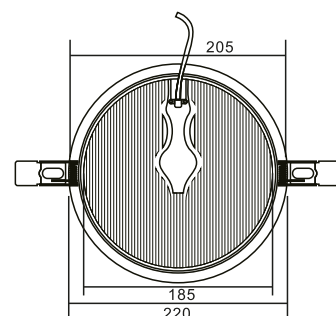

TECHNICAL DATA

TYPE

Professional LED for Interior Lighting.

OPENING/BEAM

High efficiency Ra>80 LED .

MATERIAL

Die-cast aluminum

| | | |
|--------------------|----------|---------|
| PRO | CRI ≥ 80 | |
| IP20 | | L° |
| 85-265V 50/60Hz | | 30,000h |

| | |
|--------------------|--------------------------|
| Model: | Domo Eyes |
| Format: | Round |
| Location: | Interior |
| Wattage: | 30W |
| Materials: | Aluminum |
| Led Color: | 3000K / 4000K / 6500K |
| Product Dimension: | Φ220mm / Φcut out: 205mm |
| IP Code: | 20 |
| Fixation: | Recessed |
| CRI : | 80 |
| Lumen Output: | 2700LM |
| Frequency: | 50/60 Hz |
| Beam Angle: | L° |

DIMENSION DRAW

INDOOR